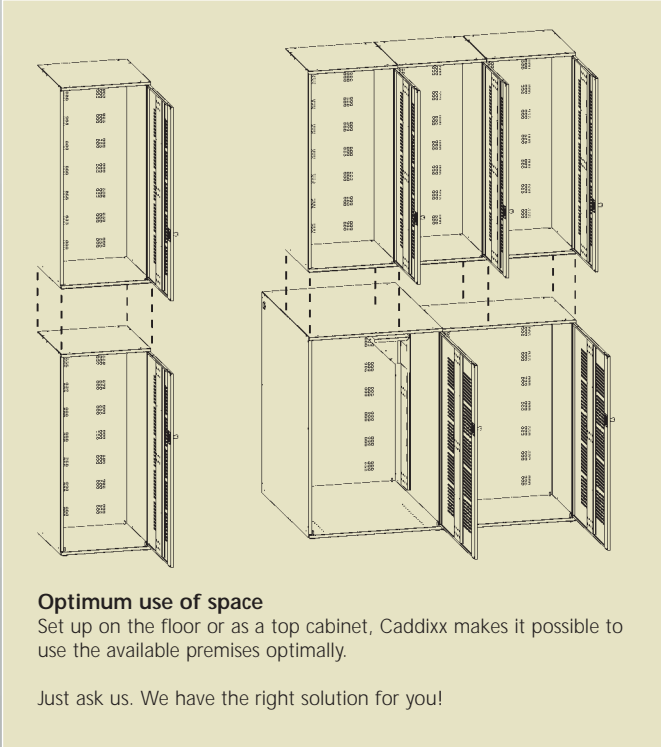

Unrivalled...

... because your club's reputation does not end outside the golf caddie locker room!

And golf caddie locker rental can be extremely lucrative for you – if you opt for the right one! The advantages of furnishing your facility with golf caddie lockers are obvious:

- Easy cleaning of the golf caddie locker room
- Golf caddie locker room as a profit center
- Anti-theft protection and safe storage of the golf caddies

With the Caddix range C+P offers practical and smart solutions with functional details. Whether warp resistant doors, height leveling, completely galvanized finishing or interior fittings are concerned: Caddix is your best choice for added quality, durability and convenience! This brochure provides you with an initial overview. Also of all the other services we can provide to you.

Individual golf caddie locker

For storing one pull golf caddy.
For set up on the floor or as a top cabinet. With doors hinged right or left depending on setup.